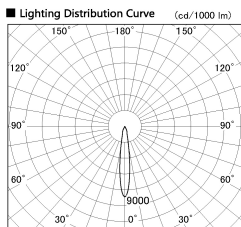

Item no. DD136-1115MB9027-R

Series Name: Cledy versa R-G  
(DD136-AG-R)

Installation	Recessed mount
Type	Extra high-efficiency adjustable downlight : Antiglare
Fixture wattage	10.5W
Beam angle	15 deg
Color Temp.	2700K
CRI	Ra>90
Luminous	801 lm
Body	Die-cast aluminum alloy
Body finish	N/A
Trim finish	Black
Reflector finish	Mirror
IP Rate	IP20
Light source	COB module
Input Voltage	AC220~240V
Dimming Type	Non-Dimmable
Certificate	CE, CCC
Cut Hole	100mm