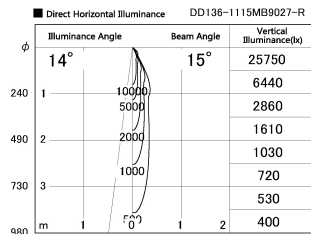

Item no. DD136-1115MB9027-R

Series Name: Cledy versa R-G  
(DD136-AG-R)

Installation	Recessed mount
Type	Extra high-efficiency adjustable downlight : Antiglare
Fixture wattage	10.5W
Beam angle	15 deg
Color Temp.	2700K
CRI	Ra>90
Luminous	801 lm
Body	Die-cast aluminum alloy
Body finish	N/A
Trim finish	Black
Reflector finish	Mirror
IP Rate	IP20
Light source	COB module
Input Voltage	AC220~240V
Dimming Type	Non-Dimmable
Certificate	CE, CCC
Cut Hole	100mm