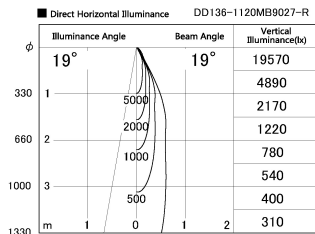

Item no. DD136-1120MB9027-R

Series Name: Cledy versa R-G  
(DD136-AG-R)

Installation	Recessed mount
Type	Extra high-efficiency adjustable downlight : Antiglare
Fixture wattage	10.5W
Beam angle	19 deg
Color Temp.	2700K
CRI	Ra>90
Luminous	843 lm
Body	Die-cast aluminum alloy
Body finish	N/A
Trim finish	Black
Reflector finish	Mirror
IP Rate	IP20
Light source	COB module
Input Voltage	AC220~240V
Dimming Type	Non-Dimmable
Certificate	CE, CCC
Cut Hole	100mm