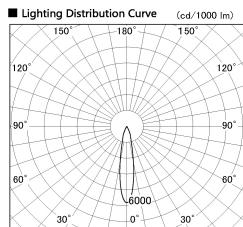

Item no. DD136-1120MB9027-R

Series Name: Cledy versa R-G  
(DD136-AG-R)

Installation	Recessed mount
Type	Extra high-efficiency adjustable downlight : Antiglare
Fixture wattage	10.5W
Beam angle	19 deg
Color Temp.	2700K
CRI	Ra>90
Luminous	843 lm
Body	Die-cast aluminum alloy
Body finish	N/A
Trim finish	Black
Reflector finish	Mirror
IP Rate	IP20
Light source	COB module
Input Voltage	AC220~240V
Dimming Type	Non-Dimmable
Certificate	CE, CCC
Cut Hole	100mm