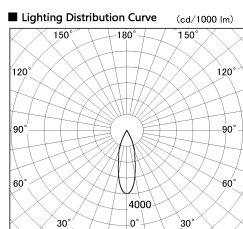

Item no. DD136-1130MB9027-R

Series Name: Cledy versa R-G  
(DD136-AG-R)

Installation	Recessed mount
Type	Extra high-efficiency adjustable downlight : Antiglare
Fixture wattage	10.5W
Beam angle	29 deg
Color Temp.	2700K
CRI	Ra>90
Luminous	917 lm
Body	Die-cast aluminum alloy
Body finish	N/A
Trim finish	Black
Reflector finish	Mirror
IP Rate	IP20
Light source	COB module
Input Voltage	AC220~240V
Dimming Type	Non-Dimmable
Certificate	CE, CCC
Cut Hole	100mm