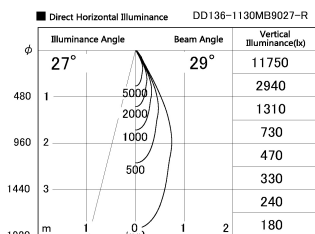

Item no. DD136-1130MB9027-R

Series Name: Cledy versa R-G  
(DD136-AG-R)

Installation	Recessed mount
Type	Extra high-efficiency adjustable downlight : Antiglare
Fixture wattage	10.5W
Beam angle	29 deg
Color Temp.	2700K
CRI	Ra>90
Luminous	917 lm
Body	Die-cast aluminum alloy
Body finish	N/A
Trim finish	Black
Reflector finish	Mirror
IP Rate	IP20
Light source	COB module
Input Voltage	AC220~240V
Dimming Type	Non-Dimmable
Certificate	CE, CCC
Cut Hole	100mm