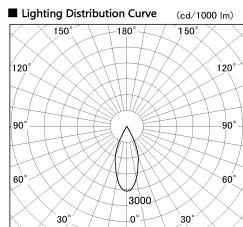

Item no. DD136-1140MB9027-R

Series Name: Cledy versa R-G  
(DD136-AG-R)

Installation	Recessed mount
Type	Extra high-efficiency adjustable downlight : Antiglare
Fixture wattage	10.5W
Beam angle	40 deg
Color Temp.	2700K
CRI	Ra>90
Luminous	935 lm
Body	Die-cast aluminum alloy
Body finish	N/A
Trim finish	Black
Reflector finish	Mirror
IP Rate	IP20
Light source	COB module
Input Voltage	AC220~240V
Dimming Type	Non-Dimmable
Certificate	CE, CCC
Cut Hole	100mm