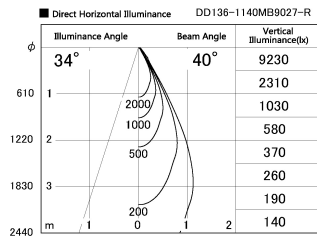

Item no. DD136-1140MB9027-R

Series Name: Cledy versa R-G  
(DD136-AG-R)

Installation	Recessed mount
Type	Extra high-efficiency adjustable downlight : Antiglare
Fixture wattage	10.5W
Beam angle	40 deg
Color Temp.	2700K
CRI	Ra>90
Luminous	935 lm
Body	Die-cast aluminum alloy
Body finish	N/A
Trim finish	Black
Reflector finish	Mirror
IP Rate	IP20
Light source	COB module
Input Voltage	AC220~240V
Dimming Type	Non-Dimmable
Certificate	CE, CCC
Cut Hole	100mm