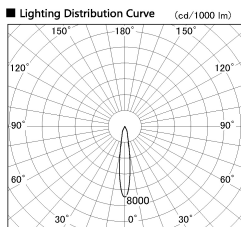

Item no. DD136-0815MB9027-R

Series Name: Cledy versa R-G
(DD136-AG-R)

Installation	Recessed mount
Type	Extra high-efficiency adjustable downlight : Antiglare
Fixture wattage	7.5W
Beam angle	16deg
Color Temp.	2700K
CRI	Ra>90
Luminous	532 lm
Body	Die-cast aluminum alloy
Body finish	N/A
Trim finish	Black
Reflector finish	Mirror
IP Rate	IP20
Light source	COB module
Input Voltage	AC220~240V
Dimming Type	Non-Dimmable
Certificate	CE, CCC
Cut Hole	100mm