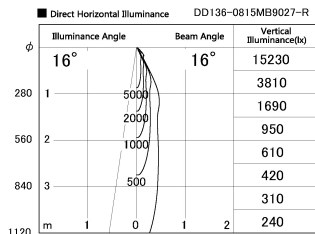

Item no. DD136-0815MB9027-R

Series Name: Cledy versa R-G
(DD136-AG-R)

Installation	Recessed mount
Type	Extra high-efficiency adjustable downlight : Antiglare
Fixture wattage	7.5W
Beam angle	16deg
Color Temp.	2700K
CRI	Ra>90
Luminous	532 lm
Body	Die-cast aluminum alloy
Body finish	N/A
Trim finish	Black
Reflector finish	Mirror
IP Rate	IP20
Light source	COB module
Input Voltage	AC220~240V
Dimming Type	Non-Dimmable
Certificate	CE, CCC
Cut Hole	100mm