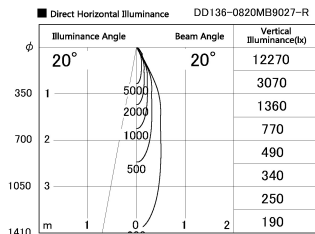

Item no. DD136-0820MB9027-R

Series Name: Cledy versa R-G
(DD136-AG-R)

Installation	Recessed mount
Type	Extra high-efficiency adjustable downlight : Antiglare
Fixture wattage	7.5W
Beam angle	20deg
Color Temp.	2700K
CRI	Ra>90
Luminous	567 lm
Body	Die-cast aluminum alloy
Body finish	N/A
Trim finish	Black
Reflector finish	Mirror
IP Rate	IP20
Light source	COB module
Input Voltage	AC220~240V
Dimming Type	Non-Dimmable
Certificate	CE, CCC
Cut Hole	100mm