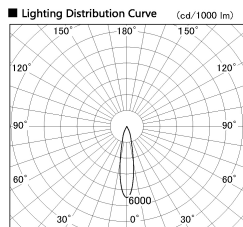

Item no. DD136-0820MB9027-R

Series Name: Cledy versa R-G
(DD136-AG-R)

Installation	Recessed mount
Type	Extra high-efficiency adjustable downlight : Antiglare
Fixture wattage	7.5W
Beam angle	20deg
Color Temp.	2700K
CRI	Ra>90
Luminous	567 lm
Body	Die-cast aluminum alloy
Body finish	N/A
Trim finish	Black
Reflector finish	Mirror
IP Rate	IP20
Light source	COB module
Input Voltage	AC220~240V
Dimming Type	Non-Dimmable
Certificate	CE, CCC
Cut Hole	100mm