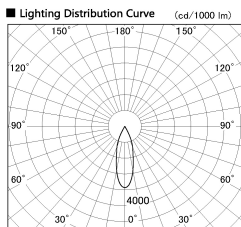

Item no. DD136-0830MB9027-R

Series Name: Cledy versa R-G
(DD136-AG-R)

Installation	Recessed mount
Type	Extra high-efficiency adjustable downlight : Antiglare
Fixture wattage	7.5W
Beam angle	30deg
Color Temp.	2700K
CRI	Ra>90
Luminous	620 lm
Body	Die-cast aluminum alloy
Body finish	N/A
Trim finish	Black
Reflector finish	Mirror
IP Rate	IP20
Light source	COB module
Input Voltage	AC220~240V
Dimming Type	Non-Dimmable
Certificate	CE, CCC
Cut Hole	100mm