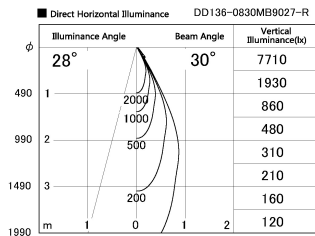

Item no. DD136-0830MB9027-R

Series Name: Cledy versa R-G
(DD136-AG-R)

Installation	Recessed mount
Type	Extra high-efficiency adjustable downlight : Antiglare
Fixture wattage	7.5W
Beam angle	30deg
Color Temp.	2700K
CRI	Ra>90
Luminous	620 lm
Body	Die-cast aluminum alloy
Body finish	N/A
Trim finish	Black
Reflector finish	Mirror
IP Rate	IP20
Light source	COB module
Input Voltage	AC220~240V
Dimming Type	Non-Dimmable
Certificate	CE, CCC
Cut Hole	100mm