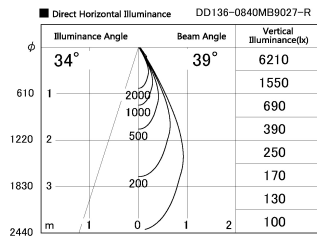

Item no. DD136-0840MB9027-R

Series Name: Cledy versa R-G
(DD136-AG-R)

Installation	Recessed mount
Type	Extra high-efficiency adjustable downlight : Antiglare
Fixture wattage	7.5W
Beam angle	39deg
Color Temp.	2700K
CRI	Ra>90
Luminous	629 lm
Body	Die-cast aluminum alloy
Body finish	N/A
Trim finish	Black
Reflector finish	Mirror
IP Rate	IP20
Light source	COB module
Input Voltage	AC220~240V
Dimming Type	Non-Dimmable
Certificate	CE, CCC
Cut Hole	100mm