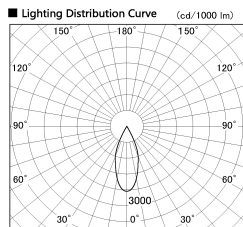

Item no. DD136-0840MB9027-R

Series Name: Cledy versa R-G
(DD136-AG-R)

Installation	Recessed mount
Type	Extra high-efficiency adjustable downlight : Antiglare
Fixture wattage	7.5W
Beam angle	39deg
Color Temp.	2700K
CRI	Ra>90
Luminous	629 lm
Body	Die-cast aluminum alloy
Body finish	N/A
Trim finish	Black
Reflector finish	Mirror
IP Rate	IP20
Light source	COB module
Input Voltage	AC220~240V
Dimming Type	Non-Dimmable
Certificate	CE, CCC
Cut Hole	100mm