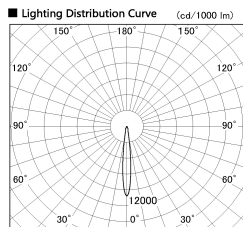

Item no. DD136-3515MB9030-R

Series Name: Cledy versa R-G  
(DD136-AG-R)

|                  |  |
|------------------|--|
| Installation     | Recessed mount   |
| Type             | Extra high-efficiency adjustable downlight : Antiglare |
| Fixture wattage  | 36W  |
| Beam angle       | 12 deg   |
| Color Temp.      | 3000K  |
| CRI              | Ra>90  |
| Luminous         | 2973 lm  |
| Body             | Die-cast aluminum alloy                                |
| Body finish      | N/A  |
| Trim finish      | Black  |
| Reflector finish | Mirror   |
| IP Rate          | IP20   |
| Light source     | COB module   |
| Input Voltage    | AC220~240V   |
| Dimming Type     | Non-Dimmable   |
| Certificate      | CE, CCC  |
| Cut Hole         | 150mm  |