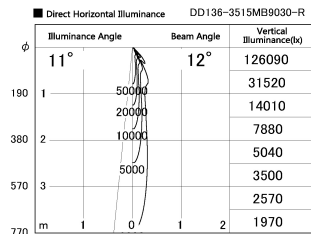

Item no. DD136-3515MB9030-R

Series Name: Cledy versa R-G  
(DD136-AG-R)

|                  |  |
|------------------|--|
| Installation     | Recessed mount   |
| Type             | Extra high-efficiency adjustable downlight : Antiglare |
| Fixture wattage  | 36W  |
| Beam angle       | 12 deg   |
| Color Temp.      | 3000K  |
| CRI              | Ra>90  |
| Luminous         | 2973 lm  |
| Body             | Die-cast aluminum alloy                                |
| Body finish      | N/A  |
| Trim finish      | Black  |
| Reflector finish | Mirror   |
| IP Rate          | IP20   |
| Light source     | COB module   |
| Input Voltage    | AC220~240V   |
| Dimming Type     | Non-Dimmable   |
| Certificate      | CE, CCC  |
| Cut Hole         | 150mm  |