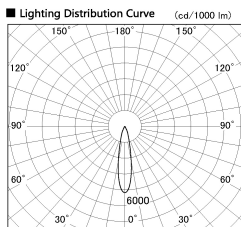

Item no. DD136-3520MB9030-R

Series Name: Cledy versa R-G  
(DD136-AG-R)

Installation	Recessed mount
Type	Extra high-efficiency adjustable downlight : Antiglare
Fixture wattage	36W
Beam angle	21 deg
Color Temp.	3000K
CRI	Ra>90
Luminous	3537 lm
Body	Die-cast aluminum alloy
Body finish	N/A
Trim finish	Black
Reflector finish	Mirror
IP Rate	IP20
Light source	COB module
Input Voltage	AC220~240V
Dimming Type	Non-Dimmable
Certificate	CE, CCC
Cut Hole	150mm