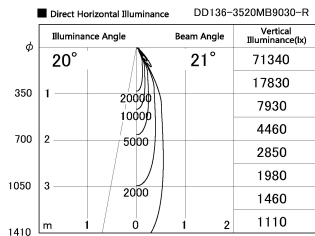

Item no. DD136-3520MB9030-R

Series Name: Cledy versa R-G  
(DD136-AG-R)

Installation	Recessed mount
Type	Extra high-efficiency adjustable downlight : Antiglare
Fixture wattage	36W
Beam angle	21 deg
Color Temp.	3000K
CRI	Ra>90
Luminous	3537 lm
Body	Die-cast aluminum alloy
Body finish	N/A
Trim finish	Black
Reflector finish	Mirror
IP Rate	IP20
Light source	COB module
Input Voltage	AC220~240V
Dimming Type	Non-Dimmable
Certificate	CE, CCC
Cut Hole	150mm