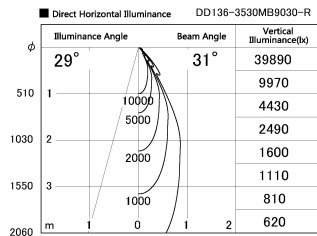

Item no. DD136-3530MB9030-R

Series Name: Cledy versa R-G
(DD136-AG-R)

Installation	Recessed mount
Type	Extra high-efficiency adjustable downlight : Antiglare
Fixture wattage	36W
Beam angle	31 deg
Color Temp.	3000K
CRI	Ra>90
Luminous	3508 lm
Body	Die-cast aluminum alloy
Body finish	N/A
Trim finish	Black
Reflector finish	Mirror
IP Rate	IP20
Light source	COB module
Input Voltage	AC220~240V
Dimming Type	Non-Dimmable
Certificate	CE, CCC
Cut Hole	150mm