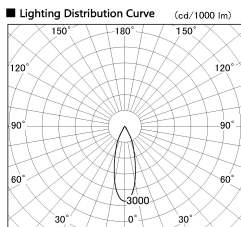

Item no. DD136-3530MB9030-R

Series Name: Cledy versa R-G
(DD136-AG-R)

Installation	Recessed mount
Type	Extra high-efficiency adjustable downlight : Antiglare
Fixture wattage	36W
Beam angle	31 deg
Color Temp.	3000K
CRI	Ra>90
Luminous	3508 lm
Body	Die-cast aluminum alloy
Body finish	N/A
Trim finish	Black
Reflector finish	Mirror
IP Rate	IP20
Light source	COB module
Input Voltage	AC220~240V
Dimming Type	Non-Dimmable
Certificate	CE, CCC
Cut Hole	150mm