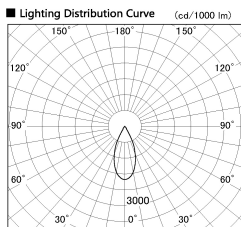

Item no. DD136-3540MB9030-R

Series Name: Cledy versa R-G
(DD136-AG-R)

Installation	Recessed mount
Type	Extra high-efficiency adjustable downlight : Antiglare
Fixture wattage	36W
Beam angle	42 deg
Color Temp.	3000K
CRI	Ra>90
Luminous	3478 lm
Body	Die-cast aluminum alloy
Body finish	N/A
Trim finish	Black
Reflector finish	Mirror
IP Rate	IP20
Light source	COB module
Input Voltage	AC220~240V
Dimming Type	Non-Dimmable
Certificate	CE, CCC
Cut Hole	150mm