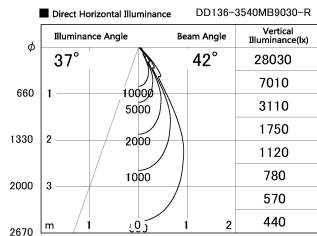

Item no. DD136-3540MB9030-R

Series Name: Cledy versa R-G
(DD136-AG-R)

Installation	Recessed mount
Type	Extra high-efficiency adjustable downlight : Antiglare
Fixture wattage	36W
Beam angle	42 deg
Color Temp.	3000K
CRI	Ra>90
Luminous	3478 lm
Body	Die-cast aluminum alloy
Body finish	N/A
Trim finish	Black
Reflector finish	Mirror
IP Rate	IP20
Light source	COB module
Input Voltage	AC220~240V
Dimming Type	Non-Dimmable
Certificate	CE, CCC
Cut Hole	150mm