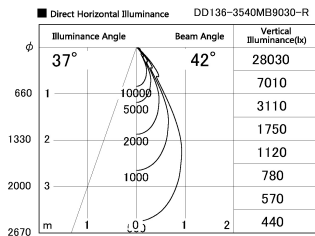

Item no. DD136-3540MB9030-R

Series Name: Cledy versa R-G
(DD136-AG-R)

Installation	Recessed mount
Type	Extra high-efficiency adjustable downlight : Antiglare
Fixture wattage	36W
Beam angle	42 deg
Color Temp.	3000K
CRI	Ra>90
Luminous	3478 lm
Body	Die-cast aluminum alloy
Body finish	N/A
Trim finish	Black
Reflector finish	Mirror
IP Rate	IP20
Light source	COB module
Input Voltage	AC220~240V
Dimming Type	Non-Dimmable
Certificate	CE, CCC
Cut Hole	150mm