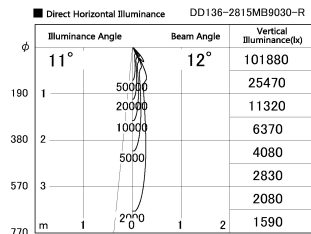

Item no. DD136-2815MB9030-R

Series Name: Cledy versa R-G
(DD136-AG-R)

Installation	Recessed mount
Type	Extra high-efficiency adjustable downlight : Antiglare
Fixture wattage	28W
Beam angle	12 deg
Color Temp.	3000K
CRI	Ra>90
Luminous	2394 lm
Body	Die-cast aluminum alloy
Body finish	N/A
Trim finish	Black
Reflector finish	Mirror
IP Rate	IP20
Light source	COB module
Input Voltage	AC220~240V
Dimming Type	Non-Dimmable
Certificate	CE, CCC
Cut Hole	150mm