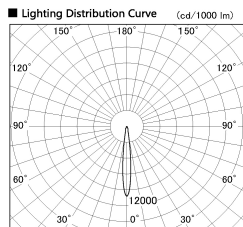

Item no. DD136-2815MB9030-R

Series Name: Cledy versa R-G
(DD136-AG-R)

Installation	Recessed mount
Type	Extra high-efficiency adjustable downlight : Antiglare
Fixture wattage	28W
Beam angle	12 deg
Color Temp.	3000K
CRI	Ra>90
Luminous	2394 lm
Body	Die-cast aluminum alloy
Body finish	N/A
Trim finish	Black
Reflector finish	Mirror
IP Rate	IP20
Light source	COB module
Input Voltage	AC220~240V
Dimming Type	Non-Dimmable
Certificate	CE, CCC
Cut Hole	150mm