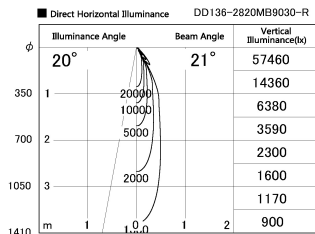

Item no. DD136-2820MB9030-R

Series Name: Cledy versa R-G
(DD136-AG-R)

Installation	Recessed mount
Type	Extra high-efficiency adjustable downlight : Antiglare
Fixture wattage	28W
Beam angle	21 deg
Color Temp.	3000K
CRI	Ra>90
Luminous	2849 lm
Body	Die-cast aluminum alloy
Body finish	N/A
Trim finish	Black
Reflector finish	Mirror
IP Rate	IP20
Light source	COB module
Input Voltage	AC220~240V
Dimming Type	Non-Dimmable
Certificate	CE, CCC
Cut Hole	150mm