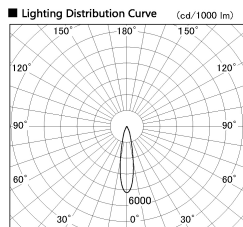

Item no. DD136-2820MB9030-R

Series Name: Cledy versa R-G
(DD136-AG-R)

Installation	Recessed mount
Type	Extra high-efficiency adjustable downlight : Antiglare
Fixture wattage	28W
Beam angle	21 deg
Color Temp.	3000K
CRI	Ra>90
Luminous	2849 lm
Body	Die-cast aluminum alloy
Body finish	N/A
Trim finish	Black
Reflector finish	Mirror
IP Rate	IP20
Light source	COB module
Input Voltage	AC220~240V
Dimming Type	Non-Dimmable
Certificate	CE, CCC
Cut Hole	150mm