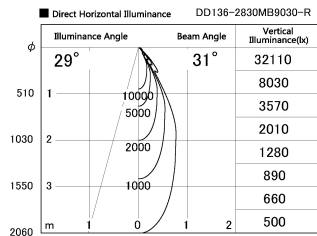

Item no. DD136-2830MB9030-R

Series Name: Cledy versa R-G
(DD136-AG-R)

Installation	Recessed mount
Type	Extra high-efficiency adjustable downlight : Antiglare
Fixture wattage	28W
Beam angle	31 deg
Color Temp.	3000K
CRI	Ra>90
Luminous	2824 lm
Body	Die-cast aluminum alloy
Body finish	N/A
Trim finish	Black
Reflector finish	Mirror
IP Rate	IP20
Light source	COB module
Input Voltage	AC220~240V
Dimming Type	Non-Dimmable
Certificate	CE, CCC
Cut Hole	150mm