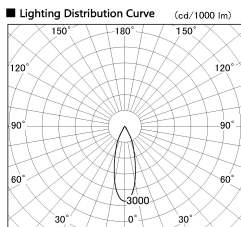

Item no. DD136-2830MB9030-R

Series Name: Cledy versa R-G
(DD136-AG-R)

Installation	Recessed mount
Type	Extra high-efficiency adjustable downlight : Antiglare
Fixture wattage	28W
Beam angle	31 deg
Color Temp.	3000K
CRI	Ra>90
Luminous	2824 lm
Body	Die-cast aluminum alloy
Body finish	N/A
Trim finish	Black
Reflector finish	Mirror
IP Rate	IP20
Light source	COB module
Input Voltage	AC220~240V
Dimming Type	Non-Dimmable
Certificate	CE, CCC
Cut Hole	150mm