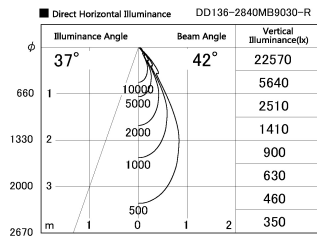

Item no. DD136-2840MB9030-R

Series Name: Cledy versa R-G
(DD136-AG-R)

Installation	Recessed mount
Type	Extra high-efficiency adjustable downlight : Antiglare
Fixture wattage	28W
Beam angle	42 deg
Color Temp.	3000K
CRI	Ra>90
Luminous	2801 lm
Body	Die-cast aluminum alloy
Body finish	N/A
Trim finish	Black
Reflector finish	Mirror
IP Rate	IP20
Light source	COB module
Input Voltage	AC220~240V
Dimming Type	Non-Dimmable
Certificate	CE, CCC
Cut Hole	150mm