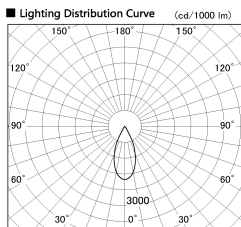

Item no. DD136-2840MB9030-R

Series Name: Cledy versa R-G
(DD136-AG-R)

Installation	Recessed mount
Type	Extra high-efficiency adjustable downlight : Antiglare
Fixture wattage	28W
Beam angle	42 deg
Color Temp.	3000K
CRI	Ra>90
Luminous	2801 lm
Body	Die-cast aluminum alloy
Body finish	N/A
Trim finish	Black
Reflector finish	Mirror
IP Rate	IP20
Light source	COB module
Input Voltage	AC220~240V
Dimming Type	Non-Dimmable
Certificate	CE, CCC
Cut Hole	150mm