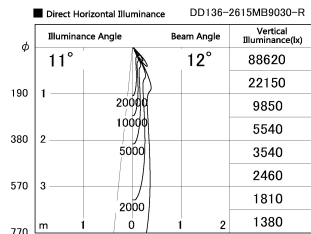

Item no. DD136-2615MB9030-R

Series Name: Cledy versa R-G
(DD136-AG-R)

Installation	Recessed mount
Type	Extra high-efficiency adjustable downlight : Antiglare
Fixture wattage	23W
Beam angle	12 deg
Color Temp.	3000K
CRI	Ra>90
Luminous	2081 lm
Body	Die-cast aluminum alloy
Body finish	N/A
Trim finish	Black
Reflector finish	Mirror
IP Rate	IP20
Light source	COB module
Input Voltage	AC220~240V
Dimming Type	Non-Dimmable
Certificate	CE, CCC
Cut Hole	150mm