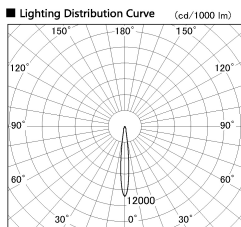

Item no. DD136-2615MB9030-R

Series Name: Cledy versa R-G
(DD136-AG-R)

Installation	Recessed mount
Type	Extra high-efficiency adjustable downlight : Antiglare
Fixture wattage	23W
Beam angle	12 deg
Color Temp.	3000K
CRI	Ra>90
Luminous	2081 lm
Body	Die-cast aluminum alloy
Body finish	N/A
Trim finish	Black
Reflector finish	Mirror
IP Rate	IP20
Light source	COB module
Input Voltage	AC220~240V
Dimming Type	Non-Dimmable
Certificate	CE, CCC
Cut Hole	150mm