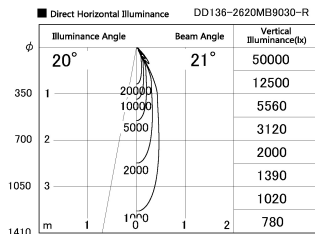

Item no. DD136-2620MB9030-R

Series Name: Cledy versa R-G
(DD136-AG-R)

Installation	Recessed mount
Type	Extra high-efficiency adjustable downlight : Antiglare
Fixture wattage	23W
Beam angle	21 deg
Color Temp.	3000K
CRI	Ra>90
Luminous	2479 lm
Body	Die-cast aluminum alloy
Body finish	N/A
Trim finish	Black
Reflector finish	Mirror
IP Rate	IP20
Light source	COB module
Input Voltage	AC220~240V
Dimming Type	Non-Dimmable
Certificate	CE, CCC
Cut Hole	150mm