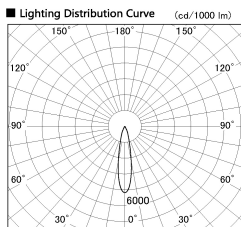

Item no. DD136-2620MB9030-R

Series Name: Cledy versa R-G
(DD136-AG-R)

Installation	Recessed mount
Type	Extra high-efficiency adjustable downlight : Antiglare
Fixture wattage	23W
Beam angle	21 deg
Color Temp.	3000K
CRI	Ra>90
Luminous	2479 lm
Body	Die-cast aluminum alloy
Body finish	N/A
Trim finish	Black
Reflector finish	Mirror
IP Rate	IP20
Light source	COB module
Input Voltage	AC220~240V
Dimming Type	Non-Dimmable
Certificate	CE, CCC
Cut Hole	150mm