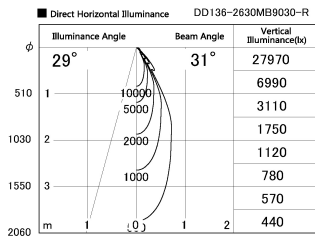

Item no. DD136-2630MB9030-R

Series Name: Cledy versa R-G  
(DD136-AG-R)

Installation	Recessed mount
Type	Extra high-efficiency adjustable downlight : Antiglare
Fixture wattage	23W
Beam angle	31 deg
Color Temp.	3000K
CRI	Ra>90
Luminous	2460 lm
Body	Die-cast aluminum alloy
Body finish	N/A
Trim finish	Black
Reflector finish	Mirror
IP Rate	IP20
Light source	COB module
Input Voltage	AC220~240V
Dimming Type	Non-Dimmable
Certificate	CE, CCC
Cut Hole	150mm