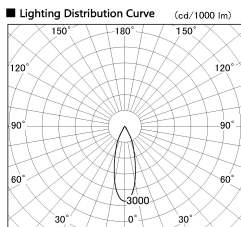

Item no. DD136-2630MB9030-R

Series Name: Cledy versa R-G  
(DD136-AG-R)

Installation	Recessed mount
Type	Extra high-efficiency adjustable downlight : Antiglare
Fixture wattage	23W
Beam angle	31 deg
Color Temp.	3000K
CRI	Ra>90
Luminous	2460 lm
Body	Die-cast aluminum alloy
Body finish	N/A
Trim finish	Black
Reflector finish	Mirror
IP Rate	IP20
Light source	COB module
Input Voltage	AC220~240V
Dimming Type	Non-Dimmable
Certificate	CE, CCC
Cut Hole	150mm