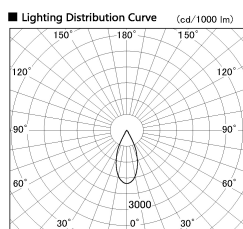

Item no. DD136-2640MB9030-R

Series Name: Cledy versa R-G
(DD136-AG-R)

Installation	Recessed mount
Type	Extra high-efficiency adjustable downlight : Antiglare
Fixture wattage	23W
Beam angle	42 deg
Color Temp.	3000K
CRI	Ra>90
Luminous	2441 lm
Body	Die-cast aluminum alloy
Body finish	N/A
Trim finish	Black
Reflector finish	Mirror
IP Rate	IP20
Light source	COB module
Input Voltage	AC220~240V
Dimming Type	Non-Dimmable
Certificate	CE, CCC
Cut Hole	150mm