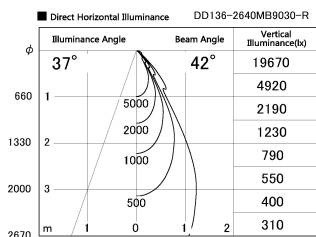

Item no. DD136-2640MB9030-R

Series Name: Cledy versa R-G
(DD136-AG-R)

Installation	Recessed mount
Type	Extra high-efficiency adjustable downlight : Antiglare
Fixture wattage	23W
Beam angle	42 deg
Color Temp.	3000K
CRI	Ra>90
Luminous	2441 lm
Body	Die-cast aluminum alloy
Body finish	N/A
Trim finish	Black
Reflector finish	Mirror
IP Rate	IP20
Light source	COB module
Input Voltage	AC220~240V
Dimming Type	Non-Dimmable
Certificate	CE, CCC
Cut Hole	150mm