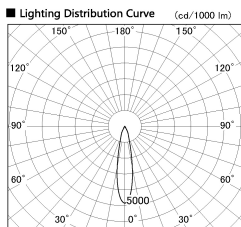

Item no. DD136-2520MB9030-R

Series Name: Cledy versa R-G  
(DD136-AG-R)

Installation	Recessed mount
Type	Extra high-efficiency adjustable downlight : Antiglare
Fixture wattage	23W
Beam angle	21 deg
Color Temp.	3000K
CRI	Ra>90
Luminous	2164 lm
Body	Die-cast aluminum alloy
Body finish	N/A
Trim finish	Black
Reflector finish	Mirror
IP Rate	IP20
Light source	COB module
Input Voltage	AC220~240V
Dimming Type	Non-Dimmable
Certificate	CE, CCC
Cut Hole	125mm