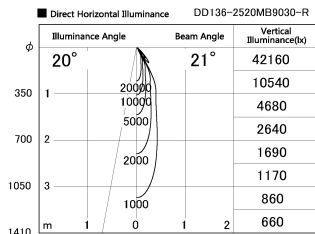

Item no. DD136-2520MB9030-R

Series Name: Cledy versa R-G  
(DD136-AG-R)

Installation	Recessed mount
Type	Extra high-efficiency adjustable downlight : Antiglare
Fixture wattage	23W
Beam angle	21 deg
Color Temp.	3000K
CRI	Ra>90
Luminous	2164 lm
Body	Die-cast aluminum alloy
Body finish	N/A
Trim finish	Black
Reflector finish	Mirror
IP Rate	IP20
Light source	COB module
Input Voltage	AC220~240V
Dimming Type	Non-Dimmable
Certificate	CE, CCC
Cut Hole	125mm