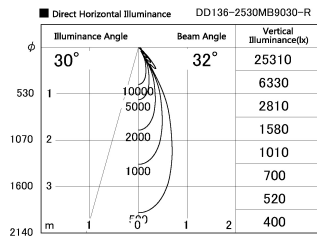

Item no. DD136-2530MB9030-R

Series Name: Cledy versa R-G  
(DD136-AG-R)

Installation	Recessed mount
Type	Extra high-efficiency adjustable downlight : Antiglare
Fixture wattage	23W
Beam angle	32 deg
Color Temp.	3000K
CRI	Ra>90
Luminous	2217 lm
Body	Die-cast aluminum alloy
Body finish	N/A
Trim finish	Black
Reflector finish	Mirror
IP Rate	IP20
Light source	COB module
Input Voltage	AC220~240V
Dimming Type	Non-Dimmable
Certificate	CE, CCC
Cut Hole	125mm