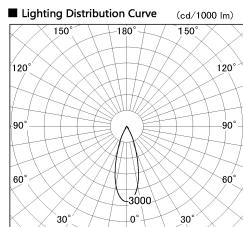

Item no. DD136-2530MB9030-R

Series Name: Cledy versa R-G  
(DD136-AG-R)

Installation	Recessed mount
Type	Extra high-efficiency adjustable downlight : Antiglare
Fixture wattage	23W
Beam angle	32 deg
Color Temp.	3000K
CRI	Ra>90
Luminous	2217 lm
Body	Die-cast aluminum alloy
Body finish	N/A
Trim finish	Black
Reflector finish	Mirror
IP Rate	IP20
Light source	COB module
Input Voltage	AC220~240V
Dimming Type	Non-Dimmable
Certificate	CE, CCC
Cut Hole	125mm