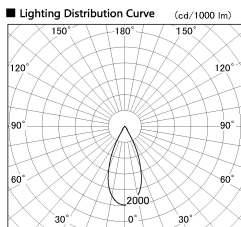

Item no. DD136-2540MB9030-R

Series Name: Cledy versa R-G
(DD136-AG-R)

Installation	Recessed mount
Type	Extra high-efficiency adjustable downlight : Antiglare
Fixture wattage	23W
Beam angle	43 deg
Color Temp.	3000K
CRI	Ra>90
Luminous	2255 lm
Body	Die-cast aluminum alloy
Body finish	N/A
Trim finish	Black
Reflector finish	Mirror
IP Rate	IP20
Light source	COB module
Input Voltage	AC220~240V
Dimming Type	Non-Dimmable
Certificate	CE, CCC
Cut Hole	125mm