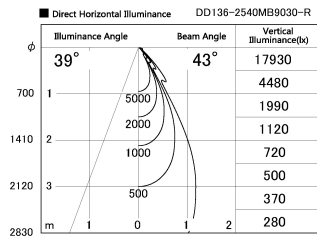

Item no. DD136-2540MB9030-R

Series Name: Cledy versa R-G
(DD136-AG-R)

Installation	Recessed mount
Type	Extra high-efficiency adjustable downlight : Antiglare
Fixture wattage	23W
Beam angle	43 deg
Color Temp.	3000K
CRI	Ra>90
Luminous	2255 lm
Body	Die-cast aluminum alloy
Body finish	N/A
Trim finish	Black
Reflector finish	Mirror
IP Rate	IP20
Light source	COB module
Input Voltage	AC220~240V
Dimming Type	Non-Dimmable
Certificate	CE, CCC
Cut Hole	125mm