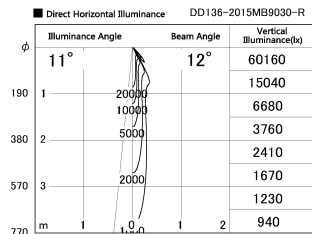

Item no. DD136-2015MB9030-R

Series Name: Cledy versa R-G  
(DD136-AG-R)

Installation	Recessed mount
Type	Extra high-efficiency adjustable downlight : Antiglare
Fixture wattage	20W
Beam angle	12 deg
Color Temp.	3000K
CRI	Ra>90
Luminous	1456 lm
Body	Die-cast aluminum alloy
Body finish	N/A
Trim finish	Black
Reflector finish	Mirror
IP Rate	IP20
Light source	COB module
Input Voltage	AC220~240V
Dimming Type	Non-Dimmable
Certificate	CE, CCC
Cut Hole	125mm