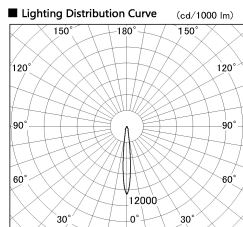

Item no. DD136-2015MB9030-R

Series Name: Cledy versa R-G  
(DD136-AG-R)

Installation	Recessed mount
Type	Extra high-efficiency adjustable downlight : Antiglare
Fixture wattage	20W
Beam angle	12 deg
Color Temp.	3000K
CRI	Ra>90
Luminous	1456 lm
Body	Die-cast aluminum alloy
Body finish	N/A
Trim finish	Black
Reflector finish	Mirror
IP Rate	IP20
Light source	COB module
Input Voltage	AC220~240V
Dimming Type	Non-Dimmable
Certificate	CE, CCC
Cut Hole	125mm