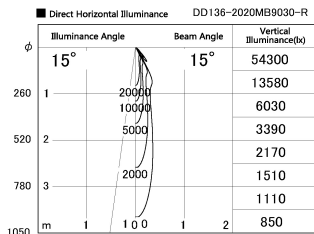

Item no. DD136-2020MB9030-R

Series Name: Cledy versa R-G
(DD136-AG-R)

Installation	Recessed mount
Type	Extra high-efficiency adjustable downlight : Antiglare
Fixture wattage	20W
Beam angle	15 deg
Color Temp.	3000K
CRI	Ra>90
Luminous	1687 lm
Body	Die-cast aluminum alloy
Body finish	N/A
Trim finish	Black
Reflector finish	Mirror
IP Rate	IP20
Light source	COB module
Input Voltage	AC220~240V
Dimming Type	Non-Dimmable
Certificate	CE, CCC
Cut Hole	125mm