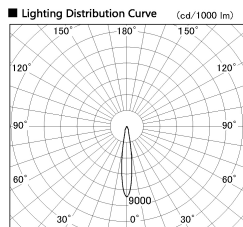

Item no. DD136-2020MB9030-R

Series Name: Cledy versa R-G
(DD136-AG-R)

Installation	Recessed mount
Type	Extra high-efficiency adjustable downlight : Antiglare
Fixture wattage	20W
Beam angle	15 deg
Color Temp.	3000K
CRI	Ra>90
Luminous	1687 lm
Body	Die-cast aluminum alloy
Body finish	N/A
Trim finish	Black
Reflector finish	Mirror
IP Rate	IP20
Light source	COB module
Input Voltage	AC220~240V
Dimming Type	Non-Dimmable
Certificate	CE, CCC
Cut Hole	125mm