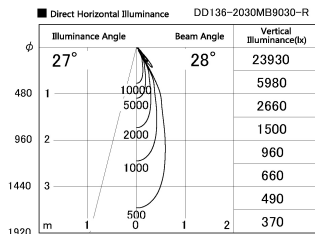

Item no. DD136-2030MB9030-R

Series Name: Cledy versa R-G
(DD136-AG-R)

Installation	Recessed mount
Type	Extra high-efficiency adjustable downlight : Antiglare
Fixture wattage	20W
Beam angle	28 deg
Color Temp.	3000K
CRI	Ra>90
Luminous	1734 lm
Body	Die-cast aluminum alloy
Body finish	N/A
Trim finish	Black
Reflector finish	Mirror
IP Rate	IP20
Light source	COB module
Input Voltage	AC220~240V
Dimming Type	Non-Dimmable
Certificate	CE, CCC
Cut Hole	125mm