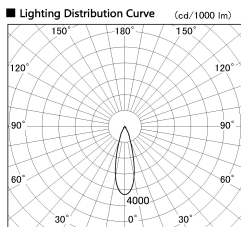

Item no. DD136-2030MB9030-R

Series Name: Cledy versa R-G
(DD136-AG-R)

Installation	Recessed mount
Type	Extra high-efficiency adjustable downlight : Antiglare
Fixture wattage	20W
Beam angle	28 deg
Color Temp.	3000K
CRI	Ra>90
Luminous	1734 lm
Body	Die-cast aluminum alloy
Body finish	N/A
Trim finish	Black
Reflector finish	Mirror
IP Rate	IP20
Light source	COB module
Input Voltage	AC220~240V
Dimming Type	Non-Dimmable
Certificate	CE, CCC
Cut Hole	125mm