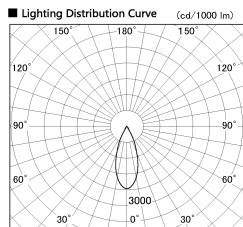

Item no. DD136-2040MB9030-R

Series Name: Cledy versa R-G
(DD136-AG-R)

Installation	Recessed mount
Type	Extra high-efficiency adjustable downlight : Antiglare
Fixture wattage	20W
Beam angle	37 deg
Color Temp.	3000K
CRI	Ra>90
Luminous	1759 lm
Body	Die-cast aluminum alloy
Body finish	N/A
Trim finish	Black
Reflector finish	Mirror
IP Rate	IP20
Light source	COB module
Input Voltage	AC220~240V
Dimming Type	Non-Dimmable
Certificate	CE, CCC
Cut Hole	125mm