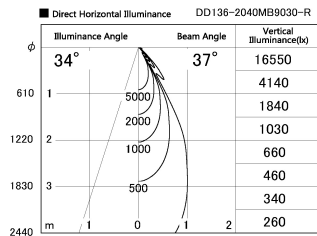

Item no. DD136-2040MB9030-R

Series Name: Cledy versa R-G
(DD136-AG-R)

Installation	Recessed mount
Type	Extra high-efficiency adjustable downlight : Antiglare
Fixture wattage	20W
Beam angle	37 deg
Color Temp.	3000K
CRI	Ra>90
Luminous	1759 lm
Body	Die-cast aluminum alloy
Body finish	N/A
Trim finish	Black
Reflector finish	Mirror
IP Rate	IP20
Light source	COB module
Input Voltage	AC220~240V
Dimming Type	Non-Dimmable
Certificate	CE, CCC
Cut Hole	125mm