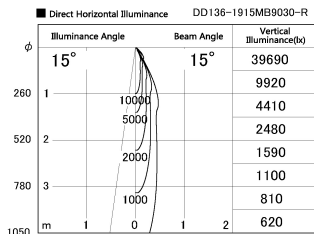

Item no. DD136-1915MB9030-R

Series Name: Cledy versa R-G
(DD136-AG-R)

Installation	Recessed mount
Type	Extra high-efficiency adjustable downlight : Antiglare
Fixture wattage	18.6W
Beam angle	15 deg
Color Temp.	3000K
CRI	Ra>90
Luminous	1334 lm
Body	Die-cast aluminum alloy
Body finish	N/A
Trim finish	Black
Reflector finish	Mirror
IP Rate	IP20
Light source	COB module
Input Voltage	AC220~240V
Dimming Type	Non-Dimmable
Certificate	CE, CCC
Cut Hole	100mm