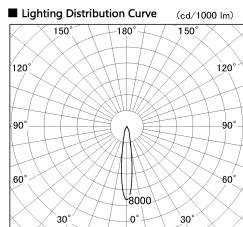

Item no. DD136-1915MB9030-R

Series Name: Cledy versa R-G
(DD136-AG-R)

Installation	Recessed mount
Type	Extra high-efficiency adjustable downlight : Antiglare
Fixture wattage	18.6W
Beam angle	15 deg
Color Temp.	3000K
CRI	Ra>90
Luminous	1334 lm
Body	Die-cast aluminum alloy
Body finish	N/A
Trim finish	Black
Reflector finish	Mirror
IP Rate	IP20
Light source	COB module
Input Voltage	AC220~240V
Dimming Type	Non-Dimmable
Certificate	CE, CCC
Cut Hole	100mm