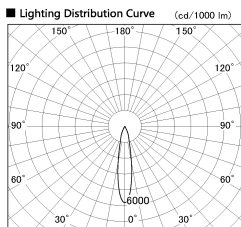

Item no. DD136-1920MB9030-R

Series Name: Cledy versa R-G  
(DD136-AG-R)

Installation	Recessed mount
Type	Extra high-efficiency adjustable downlight : Antiglare
Fixture wattage	18.6W
Beam angle	19 deg
Color Temp.	3000K
CRI	Ra>90
Luminous	1400 lm
Body	Die-cast aluminum alloy
Body finish	N/A
Trim finish	Black
Reflector finish	Mirror
IP Rate	IP20
Light source	COB module
Input Voltage	AC220~240V
Dimming Type	Non-Dimmable
Certificate	CE, CCC
Cut Hole	100mm