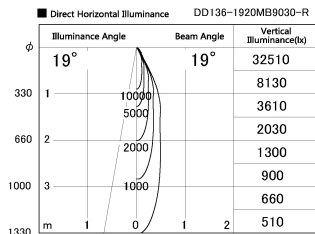

Item no. DD136-1920MB9030-R

Series Name: Cledy versa R-G  
(DD136-AG-R)

Installation	Recessed mount
Type	Extra high-efficiency adjustable downlight : Antiglare
Fixture wattage	18.6W
Beam angle	19 deg
Color Temp.	3000K
CRI	Ra>90
Luminous	1400 lm
Body	Die-cast aluminum alloy
Body finish	N/A
Trim finish	Black
Reflector finish	Mirror
IP Rate	IP20
Light source	COB module
Input Voltage	AC220~240V
Dimming Type	Non-Dimmable
Certificate	CE, CCC
Cut Hole	100mm