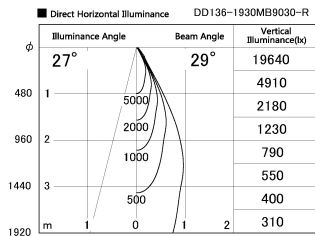

Item no. DD136-1930MB9030-R

Series Name: Cledy versa R-G  
(DD136-AG-R)

Installation	Recessed mount
Type	Extra high-efficiency adjustable downlight : Antiglare
Fixture wattage	18.6W
Beam angle	29 deg
Color Temp.	3000K
CRI	Ra>90
Luminous	1533 lm
Body	Die-cast aluminum alloy
Body finish	N/A
Trim finish	Black
Reflector finish	Mirror
IP Rate	IP20
Light source	COB module
Input Voltage	AC220~240V
Dimming Type	Non-Dimmable
Certificate	CE, CCC
Cut Hole	100mm