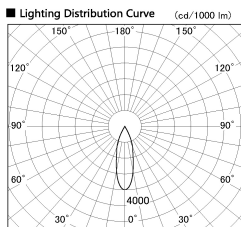

Item no. DD136-1930MB9030-R

Series Name: Cledy versa R-G  
(DD136-AG-R)

Installation	Recessed mount
Type	Extra high-efficiency adjustable downlight : Antiglare
Fixture wattage	18.6W
Beam angle	29 deg
Color Temp.	3000K
CRI	Ra>90
Luminous	1533 lm
Body	Die-cast aluminum alloy
Body finish	N/A
Trim finish	Black
Reflector finish	Mirror
IP Rate	IP20
Light source	COB module
Input Voltage	AC220~240V
Dimming Type	Non-Dimmable
Certificate	CE, CCC
Cut Hole	100mm