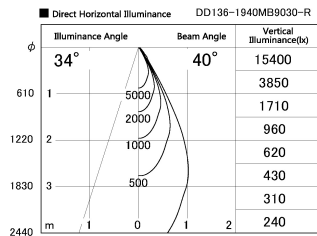

Item no. DD136-1940MB9030-R

Series Name: Cledy versa R-G
(DD136-AG-R)

Installation	Recessed mount
Type	Extra high-efficiency adjustable downlight : Antiglare
Fixture wattage	18.6W
Beam angle	40 deg
Color Temp.	3000K
CRI	Ra>90
Luminous	1561 lm
Body	Die-cast aluminum alloy
Body finish	N/A
Trim finish	Black
Reflector finish	Mirror
IP Rate	IP20
Light source	COB module
Input Voltage	AC220~240V
Dimming Type	Non-Dimmable
Certificate	CE, CCC
Cut Hole	100mm