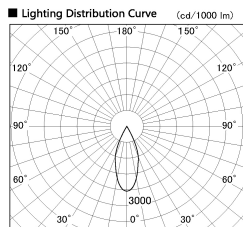

Item no. DD136-1940MB9030-R

Series Name: Cledy versa R-G
(DD136-AG-R)

Installation	Recessed mount
Type	Extra high-efficiency adjustable downlight : Antiglare
Fixture wattage	18.6W
Beam angle	40 deg
Color Temp.	3000K
CRI	Ra>90
Luminous	1561 lm
Body	Die-cast aluminum alloy
Body finish	N/A
Trim finish	Black
Reflector finish	Mirror
IP Rate	IP20
Light source	COB module
Input Voltage	AC220~240V
Dimming Type	Non-Dimmable
Certificate	CE, CCC
Cut Hole	100mm