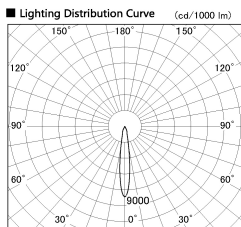

Item no. DD136-1115MB9030-R

Series Name: Cledy versa R-G
(DD136-AG-R)

Installation	Recessed mount
Type	Extra high-efficiency adjustable downlight : Antiglare
Fixture wattage	10.5W
Beam angle	15 deg
Color Temp.	3000K
CRI	Ra>90
Luminous	817 lm
Body	Die-cast aluminum alloy
Body finish	N/A
Trim finish	Black
Reflector finish	Mirror
IP Rate	IP20
Light source	COB module
Input Voltage	AC220~240V
Dimming Type	Non-Dimmable
Certificate	CE, CCC
Cut Hole	100mm