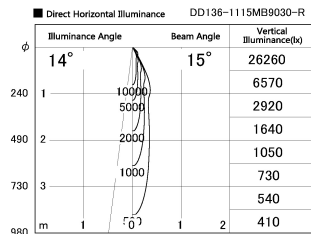

Item no. DD136-1115MB9030-R

Series Name: Cledy versa R-G
(DD136-AG-R)

Installation	Recessed mount
Type	Extra high-efficiency adjustable downlight : Antiglare
Fixture wattage	10.5W
Beam angle	15 deg
Color Temp.	3000K
CRI	Ra>90
Luminous	817 lm
Body	Die-cast aluminum alloy
Body finish	N/A
Trim finish	Black
Reflector finish	Mirror
IP Rate	IP20
Light source	COB module
Input Voltage	AC220~240V
Dimming Type	Non-Dimmable
Certificate	CE, CCC
Cut Hole	100mm