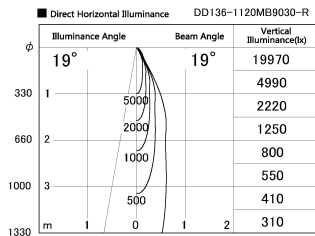

Item no. DD136-1120MB9030-R

Series Name: Cledy versa R-G
(DD136-AG-R)

Installation	Recessed mount
Type	Extra high-efficiency adjustable downlight : Antiglare
Fixture wattage	10.5W
Beam angle	19 deg
Color Temp.	3000K
CRI	Ra>90
Luminous	860 lm
Body	Die-cast aluminum alloy
Body finish	N/A
Trim finish	Black
Reflector finish	Mirror
IP Rate	IP20
Light source	COB module
Input Voltage	AC220~240V
Dimming Type	Non-Dimmable
Certificate	CE, CCC
Cut Hole	100mm