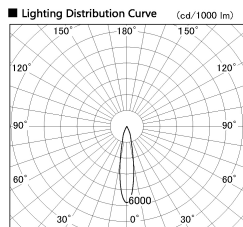

Item no. DD136-1120MB9030-R

Series Name: Cledy versa R-G
(DD136-AG-R)

Installation	Recessed mount
Type	Extra high-efficiency adjustable downlight : Antiglare
Fixture wattage	10.5W
Beam angle	19 deg
Color Temp.	3000K
CRI	Ra>90
Luminous	860 lm
Body	Die-cast aluminum alloy
Body finish	N/A
Trim finish	Black
Reflector finish	Mirror
IP Rate	IP20
Light source	COB module
Input Voltage	AC220~240V
Dimming Type	Non-Dimmable
Certificate	CE, CCC
Cut Hole	100mm