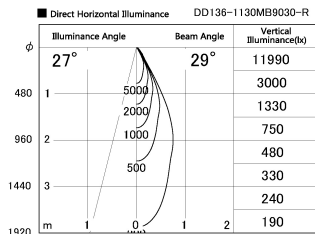

Item no. DD136-1130MB9030-R

Series Name: Cledy versa R-G
(DD136-AG-R)

Installation	Recessed mount
Type	Extra high-efficiency adjustable downlight : Antiglare
Fixture wattage	10.5W
Beam angle	29 deg
Color Temp.	3000K
CRI	Ra>90
Luminous	936 lm
Body	Die-cast aluminum alloy
Body finish	N/A
Trim finish	Black
Reflector finish	Mirror
IP Rate	IP20
Light source	COB module
Input Voltage	AC220~240V
Dimming Type	Non-Dimmable
Certificate	CE, CCC
Cut Hole	100mm