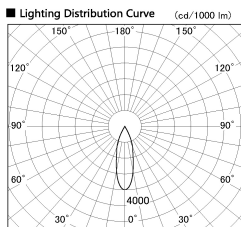

Item no. DD136-1130MB9030-R

Series Name: Cledy versa R-G
(DD136-AG-R)

Installation	Recessed mount
Type	Extra high-efficiency adjustable downlight : Antiglare
Fixture wattage	10.5W
Beam angle	29 deg
Color Temp.	3000K
CRI	Ra>90
Luminous	936 lm
Body	Die-cast aluminum alloy
Body finish	N/A
Trim finish	Black
Reflector finish	Mirror
IP Rate	IP20
Light source	COB module
Input Voltage	AC220~240V
Dimming Type	Non-Dimmable
Certificate	CE, CCC
Cut Hole	100mm