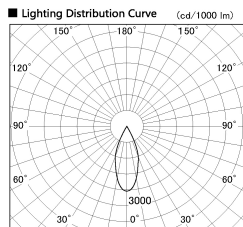

Item no. DD136-1140MB9030-R

Series Name: Cledy versa R-G  
(DD136-AG-R)

Installation	Recessed mount
Type	Extra high-efficiency adjustable downlight : Antiglare
Fixture wattage	10.5W
Beam angle	40 deg
Color Temp.	3000K
CRI	Ra>90
Luminous	954 lm
Body	Die-cast aluminum alloy
Body finish	N/A
Trim finish	Black
Reflector finish	Mirror
IP Rate	IP20
Light source	COB module
Input Voltage	AC220~240V
Dimming Type	Non-Dimmable
Certificate	CE, CCC
Cut Hole	100mm