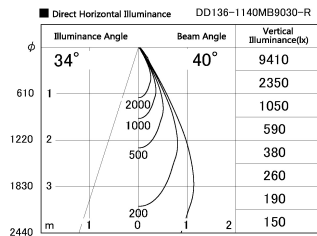

Item no. DD136-1140MB9030-R

Series Name: Cledy versa R-G  
(DD136-AG-R)

Installation	Recessed mount
Type	Extra high-efficiency adjustable downlight : Antiglare
Fixture wattage	10.5W
Beam angle	40 deg
Color Temp.	3000K
CRI	Ra>90
Luminous	954 lm
Body	Die-cast aluminum alloy
Body finish	N/A
Trim finish	Black
Reflector finish	Mirror
IP Rate	IP20
Light source	COB module
Input Voltage	AC220~240V
Dimming Type	Non-Dimmable
Certificate	CE, CCC
Cut Hole	100mm