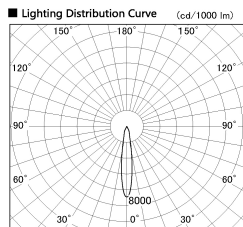

Item no. DD136-0815MB9030-R

Series Name: Cledy versa R-G  
(DD136-AG-R)

|                  |  |
|------------------|--|
| Installation     | Recessed mount   |
| Type             | Extra high-efficiency adjustable downlight : Antiglare |
| Fixture wattage  | 7.5W   |
| Beam angle       | 16deg  |
| Color Temp.      | 3000K  |
| CRI              | Ra>90  |
| Luminous         | 543 lm   |
| Body             | Die-cast aluminum alloy                                |
| Body finish      | N/A  |
| Trim finish      | Black  |
| Reflector finish | Mirror   |
| IP Rate          | IP20   |
| Light source     | COB module   |
| Input Voltage    | AC220~240V   |
| Dimming Type     | Non-Dimmable   |
| Certificate      | CE, CCC  |
| Cut Hole         | 100mm  |