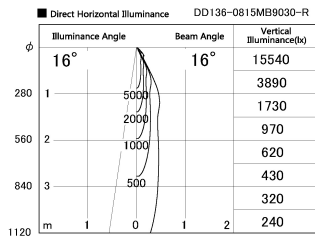

Item no. DD136-0815MB9030-R

Series Name: Cledy versa R-G  
(DD136-AG-R)

|                  |  |
|------------------|--|
| Installation     | Recessed mount   |
| Type             | Extra high-efficiency adjustable downlight : Antiglare |
| Fixture wattage  | 7.5W   |
| Beam angle       | 16deg  |
| Color Temp.      | 3000K  |
| CRI              | Ra>90  |
| Luminous         | 543 lm   |
| Body             | Die-cast aluminum alloy                                |
| Body finish      | N/A  |
| Trim finish      | Black  |
| Reflector finish | Mirror   |
| IP Rate          | IP20   |
| Light source     | COB module   |
| Input Voltage    | AC220~240V   |
| Dimming Type     | Non-Dimmable   |
| Certificate      | CE, CCC  |
| Cut Hole         | 100mm  |