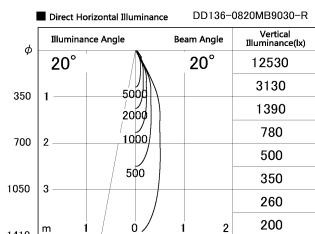

Item no. DD136-0820MB9030-R

Series Name: Cledy versa R-G
(DD136-AG-R)

Installation	Recessed mount
Type	Extra high-efficiency adjustable downlight : Antiglare
Fixture wattage	7.5W
Beam angle	20deg
Color Temp.	3000K
CRI	Ra>90
Luminous	579 lm
Body	Die-cast aluminum alloy
Body finish	N/A
Trim finish	Black
Reflector finish	Mirror
IP Rate	IP20
Light source	COB module
Input Voltage	AC220~240V
Dimming Type	Non-Dimmable
Certificate	CE, CCC
Cut Hole	100mm