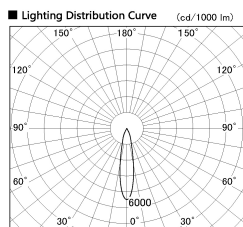

Item no. DD136-0820MB9030-R

Series Name: Cledy versa R-G
(DD136-AG-R)

Installation	Recessed mount
Type	Extra high-efficiency adjustable downlight : Antiglare
Fixture wattage	7.5W
Beam angle	20deg
Color Temp.	3000K
CRI	Ra>90
Luminous	579 lm
Body	Die-cast aluminum alloy
Body finish	N/A
Trim finish	Black
Reflector finish	Mirror
IP Rate	IP20
Light source	COB module
Input Voltage	AC220~240V
Dimming Type	Non-Dimmable
Certificate	CE, CCC
Cut Hole	100mm