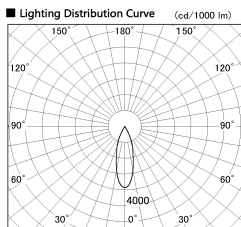

Item no. DD136-0830MB9030-R

Series Name: Cledy versa R-G
(DD136-AG-R)

Installation	Recessed mount
Type	Extra high-efficiency adjustable downlight : Antiglare
Fixture wattage	7.5W
Beam angle	30deg
Color Temp.	3000K
CRI	Ra>90
Luminous	633 lm
Body	Die-cast aluminum alloy
Body finish	N/A
Trim finish	Black
Reflector finish	Mirror
IP Rate	IP20
Light source	COB module
Input Voltage	AC220~240V
Dimming Type	Non-Dimmable
Certificate	CE, CCC
Cut Hole	100mm