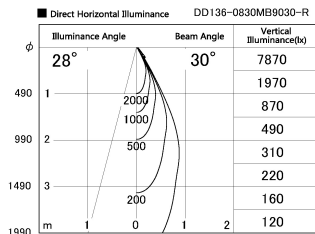

Item no. DD136-0830MB9030-R

Series Name: Cledy versa R-G
(DD136-AG-R)

Installation	Recessed mount
Type	Extra high-efficiency adjustable downlight : Antiglare
Fixture wattage	7.5W
Beam angle	30deg
Color Temp.	3000K
CRI	Ra>90
Luminous	633 lm
Body	Die-cast aluminum alloy
Body finish	N/A
Trim finish	Black
Reflector finish	Mirror
IP Rate	IP20
Light source	COB module
Input Voltage	AC220~240V
Dimming Type	Non-Dimmable
Certificate	CE, CCC
Cut Hole	100mm