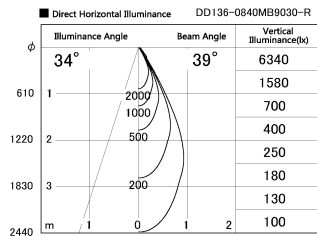

Item no. DD136-0840MB9030-R

Series Name: Cledy versa R-G
(DD136-AG-R)

Installation	Recessed mount
Type	Extra high-efficiency adjustable downlight : Antiglare
Fixture wattage	7.5W
Beam angle	39deg
Color Temp.	3000K
CRI	Ra>90
Luminous	642 lm
Body	Die-cast aluminum alloy
Body finish	N/A
Trim finish	Black
Reflector finish	Mirror
IP Rate	IP20
Light source	COB module
Input Voltage	AC220~240V
Dimming Type	Non-Dimmable
Certificate	CE, CCC
Cut Hole	100mm