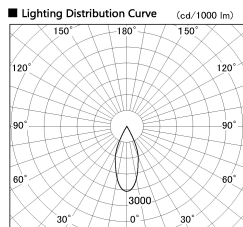

Item no. DD136-0840MB9030-R

Series Name: Cledy versa R-G
(DD136-AG-R)

Installation	Recessed mount
Type	Extra high-efficiency adjustable downlight : Antiglare
Fixture wattage	7.5W
Beam angle	39deg
Color Temp.	3000K
CRI	Ra>90
Luminous	642 lm
Body	Die-cast aluminum alloy
Body finish	N/A
Trim finish	Black
Reflector finish	Mirror
IP Rate	IP20
Light source	COB module
Input Voltage	AC220~240V
Dimming Type	Non-Dimmable
Certificate	CE, CCC
Cut Hole	100mm