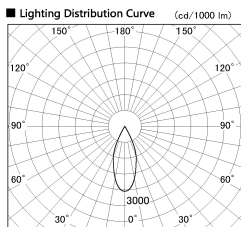

Item no. DD136-0840MB9030-R

Series Name: Cledy versa R-G
(DD136-AG-R)

Installation	Recessed mount
Type	Extra high-efficiency adjustable downlight : Antiglare
Fixture wattage	7.5W
Beam angle	39deg
Color Temp.	3000K
CRI	Ra>90
Luminous	642 lm
Body	Die-cast aluminum alloy
Body finish	N/A
Trim finish	Black
Reflector finish	Mirror
IP Rate	IP20
Light source	COB module
Input Voltage	AC220~240V
Dimming Type	Non-Dimmable
Certificate	CE, CCC
Cut Hole	100mm