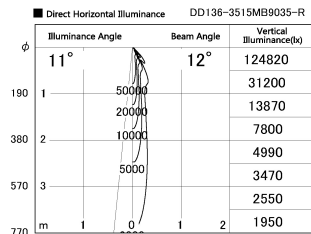

Item no. DD136-3515MB9035-R

Series Name: Cledy versa R-G
(DD136-AG-R)

Installation	Recessed mount
Type	Extra high-efficiency adjustable downlight : Antiglare
Fixture wattage	36W
Beam angle	12 deg
Color Temp.	3500K
CRI	Ra>90
Luminous	2943 lm
Body	Die-cast aluminum alloy
Body finish	N/A
Trim finish	Black
Reflector finish	Mirror
IP Rate	IP20
Light source	COB module
Input Voltage	AC220~240V
Dimming Type	Non-Dimmable
Certificate	CE, CCC
Cut Hole	150mm