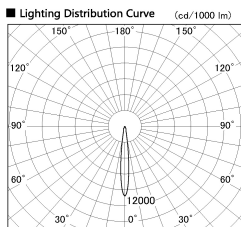

Item no. DD136-3515MB9035-R

Series Name: Cledy versa R-G
(DD136-AG-R)

Installation	Recessed mount
Type	Extra high-efficiency adjustable downlight : Antiglare
Fixture wattage	36W
Beam angle	12 deg
Color Temp.	3500K
CRI	Ra>90
Luminous	2943 lm
Body	Die-cast aluminum alloy
Body finish	N/A
Trim finish	Black
Reflector finish	Mirror
IP Rate	IP20
Light source	COB module
Input Voltage	AC220~240V
Dimming Type	Non-Dimmable
Certificate	CE, CCC
Cut Hole	150mm