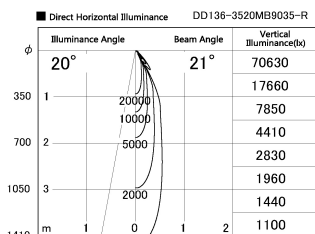

Item no. DD136-3520MB9035-R

Series Name: Cledy versa R-G  
(DD136-AG-R)

Installation	Recessed mount
Type	Extra high-efficiency adjustable downlight : Antiglare
Fixture wattage	36W
Beam angle	21 deg
Color Temp.	3500K
CRI	Ra>90
Luminous	3502 lm
Body	Die-cast aluminum alloy
Body finish	N/A
Trim finish	Black
Reflector finish	Mirror
IP Rate	IP20
Light source	COB module
Input Voltage	AC220~240V
Dimming Type	Non-Dimmable
Certificate	CE, CCC
Cut Hole	150mm