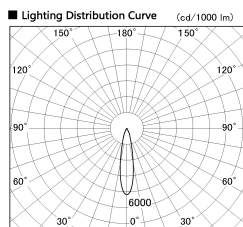

Item no. DD136-3520MB9035-R

Series Name: Cledy versa R-G  
(DD136-AG-R)

Installation	Recessed mount
Type	Extra high-efficiency adjustable downlight : Antiglare
Fixture wattage	36W
Beam angle	21 deg
Color Temp.	3500K
CRI	Ra>90
Luminous	3502 lm
Body	Die-cast aluminum alloy
Body finish	N/A
Trim finish	Black
Reflector finish	Mirror
IP Rate	IP20
Light source	COB module
Input Voltage	AC220~240V
Dimming Type	Non-Dimmable
Certificate	CE, CCC
Cut Hole	150mm