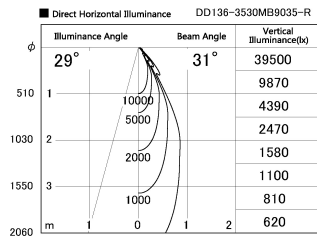

Item no. DD136-3530MB9035-R

Series Name: Cledy versa R-G  
(DD136-AG-R)

Installation	Recessed mount
Type	Extra high-efficiency adjustable downlight : Antiglare
Fixture wattage	36W
Beam angle	31 deg
Color Temp.	3500K
CRI	Ra>90
Luminous	3473 lm
Body	Die-cast aluminum alloy
Body finish	N/A
Trim finish	Black
Reflector finish	Mirror
IP Rate	IP20
Light source	COB module
Input Voltage	AC220~240V
Dimming Type	Non-Dimmable
Certificate	CE, CCC
Cut Hole	150mm