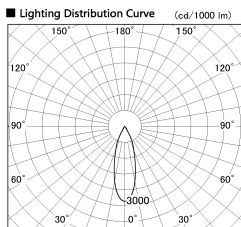

Item no. DD136-3530MB9035-R

Series Name: Cledy versa R-G  
(DD136-AG-R)

Installation	Recessed mount
Type	Extra high-efficiency adjustable downlight : Antiglare
Fixture wattage	36W
Beam angle	31 deg
Color Temp.	3500K
CRI	Ra>90
Luminous	3473 lm
Body	Die-cast aluminum alloy
Body finish	N/A
Trim finish	Black
Reflector finish	Mirror
IP Rate	IP20
Light source	COB module
Input Voltage	AC220~240V
Dimming Type	Non-Dimmable
Certificate	CE, CCC
Cut Hole	150mm