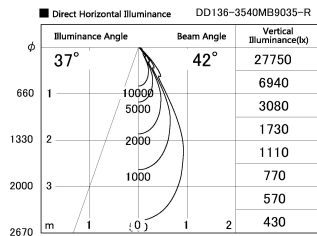

Item no. DD136-3540MB9035-R

Series Name: Cledy versa R-G
(DD136-AG-R)

Installation	Recessed mount
Type	Extra high-efficiency adjustable downlight : Antiglare
Fixture wattage	36W
Beam angle	42 deg
Color Temp.	3500K
CRI	Ra>90
Luminous	3443 lm
Body	Die-cast aluminum alloy
Body finish	N/A
Trim finish	Black
Reflector finish	Mirror
IP Rate	IP20
Light source	COB module
Input Voltage	AC220~240V
Dimming Type	Non-Dimmable
Certificate	CE, CCC
Cut Hole	150mm