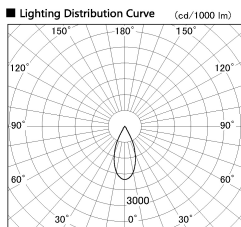

Item no. DD136-3540MB9035-R

Series Name: Cledy versa R-G
(DD136-AG-R)

Installation	Recessed mount
Type	Extra high-efficiency adjustable downlight : Antiglare
Fixture wattage	36W
Beam angle	42 deg
Color Temp.	3500K
CRI	Ra>90
Luminous	3443 lm
Body	Die-cast aluminum alloy
Body finish	N/A
Trim finish	Black
Reflector finish	Mirror
IP Rate	IP20
Light source	COB module
Input Voltage	AC220~240V
Dimming Type	Non-Dimmable
Certificate	CE, CCC
Cut Hole	150mm