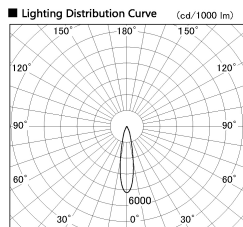

Item no. DD136-2820MB9035-R

Series Name: Cledy versa R-G
(DD136-AG-R)

Installation	Recessed mount
Type	Extra high-efficiency adjustable downlight : Antiglare
Fixture wattage	28W
Beam angle	21 deg
Color Temp.	3500K
CRI	Ra>90
Luminous	2821 lm
Body	Die-cast aluminum alloy
Body finish	N/A
Trim finish	Black
Reflector finish	Mirror
IP Rate	IP20
Light source	COB module
Input Voltage	AC220~240V
Dimming Type	Non-Dimmable
Certificate	CE, CCC
Cut Hole	150mm