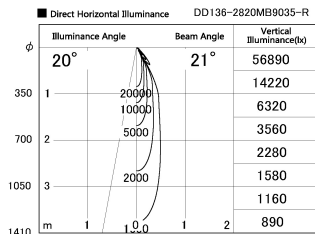

Item no. DD136-2820MB9035-R

Series Name: Cledy versa R-G
(DD136-AG-R)

Installation	Recessed mount
Type	Extra high-efficiency adjustable downlight : Antiglare
Fixture wattage	28W
Beam angle	21 deg
Color Temp.	3500K
CRI	Ra>90
Luminous	2821 lm
Body	Die-cast aluminum alloy
Body finish	N/A
Trim finish	Black
Reflector finish	Mirror
IP Rate	IP20
Light source	COB module
Input Voltage	AC220~240V
Dimming Type	Non-Dimmable
Certificate	CE, CCC
Cut Hole	150mm