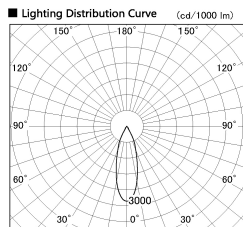

Item no. DD136-2830MB9035-R

Series Name: Cledy versa R-G  
(DD136-AG-R)

Installation	Recessed mount
Type	Extra high-efficiency adjustable downlight : Antiglare
Fixture wattage	28W
Beam angle	31 deg
Color Temp.	3500K
CRI	Ra>90
Luminous	2796 lm
Body	Die-cast aluminum alloy
Body finish	N/A
Trim finish	Black
Reflector finish	Mirror
IP Rate	IP20
Light source	COB module
Input Voltage	AC220~240V
Dimming Type	Non-Dimmable
Certificate	CE, CCC
Cut Hole	150mm