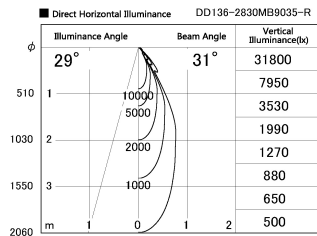

Item no. DD136-2830MB9035-R

Series Name: Cledy versa R-G  
(DD136-AG-R)

Installation	Recessed mount
Type	Extra high-efficiency adjustable downlight : Antiglare
Fixture wattage	28W
Beam angle	31 deg
Color Temp.	3500K
CRI	Ra>90
Luminous	2796 lm
Body	Die-cast aluminum alloy
Body finish	N/A
Trim finish	Black
Reflector finish	Mirror
IP Rate	IP20
Light source	COB module
Input Voltage	AC220~240V
Dimming Type	Non-Dimmable
Certificate	CE, CCC
Cut Hole	150mm