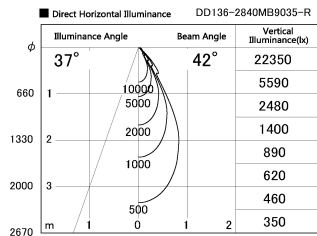

Item no. DD136-2840MB9035-R

Series Name: Cledy versa R-G
(DD136-AG-R)

Installation	Recessed mount
Type	Extra high-efficiency adjustable downlight : Antiglare
Fixture wattage	28W
Beam angle	42 deg
Color Temp.	3500K
CRI	Ra>90
Luminous	2773 lm
Body	Die-cast aluminum alloy
Body finish	N/A
Trim finish	Black
Reflector finish	Mirror
IP Rate	IP20
Light source	COB module
Input Voltage	AC220~240V
Dimming Type	Non-Dimmable
Certificate	CE, CCC
Cut Hole	150mm