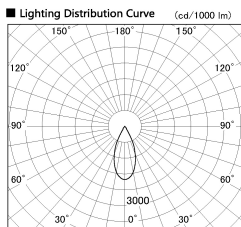

Item no. DD136-2840MB9035-R

Series Name: Cledy versa R-G
(DD136-AG-R)

Installation	Recessed mount
Type	Extra high-efficiency adjustable downlight : Antiglare
Fixture wattage	28W
Beam angle	42 deg
Color Temp.	3500K
CRI	Ra>90
Luminous	2773 lm
Body	Die-cast aluminum alloy
Body finish	N/A
Trim finish	Black
Reflector finish	Mirror
IP Rate	IP20
Light source	COB module
Input Voltage	AC220~240V
Dimming Type	Non-Dimmable
Certificate	CE, CCC
Cut Hole	150mm