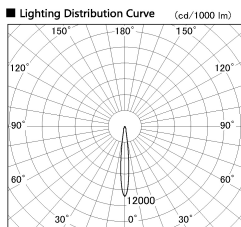

Item no. DD136-2615MB9035-R

Series Name: Cledy versa R-G  
(DD136-AG-R)

■ Direct Horizontal Illuminance DD136-2615MB9035-R

φ	Illuminance Angle	Beam Angle	Vertical Illuminance (lx)
190	11°	12°	87720
1			21930
			9750
380			5480
2			3510
			2440
570			1790
3			1370
770			

Installation	Recessed mount
Type	Extra high-efficiency adjustable downlight : Antiglare
Fixture wattage	23W
Beam angle	12 deg
Color Temp.	3500K
CRI	Ra>90
Luminous	2060 lm
Body	Die-cast aluminum alloy
Body finish	N/A
Trim finish	Black
Reflector finish	Mirror
IP Rate	IP20
Light source	COB module
Input Voltage	AC220~240V
Dimming Type	Non-Dimmable
Certificate	CE, CCC
Cut Hole	150mm