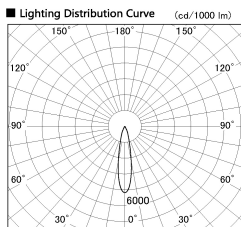

Item no. DD136-2620MB9035-R

Series Name: Cledy versa R-G
(DD136-AG-R)

Installation	Recessed mount
Type	Extra high-efficiency adjustable downlight : Antiglare
Fixture wattage	23W
Beam angle	21 deg
Color Temp.	3500K
CRI	Ra>90
Luminous	2454 lm
Body	Die-cast aluminum alloy
Body finish	N/A
Trim finish	Black
Reflector finish	Mirror
IP Rate	IP20
Light source	COB module
Input Voltage	AC220~240V
Dimming Type	Non-Dimmable
Certificate	CE, CCC
Cut Hole	150mm