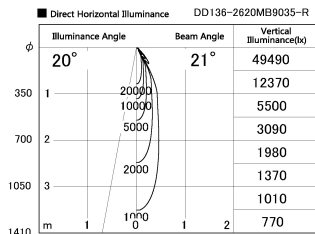

Item no. DD136-2620MB9035-R

Series Name: Cledy versa R-G
(DD136-AG-R)

Installation	Recessed mount
Type	Extra high-efficiency adjustable downlight : Antiglare
Fixture wattage	23W
Beam angle	21 deg
Color Temp.	3500K
CRI	Ra>90
Luminous	2454 lm
Body	Die-cast aluminum alloy
Body finish	N/A
Trim finish	Black
Reflector finish	Mirror
IP Rate	IP20
Light source	COB module
Input Voltage	AC220~240V
Dimming Type	Non-Dimmable
Certificate	CE, CCC
Cut Hole	150mm