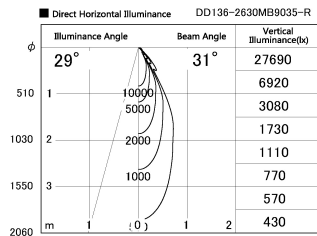

Item no. DD136-2630MB9035-R

Series Name: Cledy versa R-G  
(DD136-AG-R)

Installation	Recessed mount
Type	Extra high-efficiency adjustable downlight : Antiglare
Fixture wattage	23W
Beam angle	31 deg
Color Temp.	3500K
CRI	Ra>90
Luminous	2435 lm
Body	Die-cast aluminum alloy
Body finish	N/A
Trim finish	Black
Reflector finish	Mirror
IP Rate	IP20
Light source	COB module
Input Voltage	AC220~240V
Dimming Type	Non-Dimmable
Certificate	CE, CCC
Cut Hole	150mm