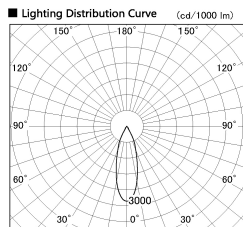

Item no. DD136-2630MB9035-R

Series Name: Cledy versa R-G  
(DD136-AG-R)

Installation	Recessed mount
Type	Extra high-efficiency adjustable downlight : Antiglare
Fixture wattage	23W
Beam angle	31 deg
Color Temp.	3500K
CRI	Ra>90
Luminous	2435 lm
Body	Die-cast aluminum alloy
Body finish	N/A
Trim finish	Black
Reflector finish	Mirror
IP Rate	IP20
Light source	COB module
Input Voltage	AC220~240V
Dimming Type	Non-Dimmable
Certificate	CE, CCC
Cut Hole	150mm