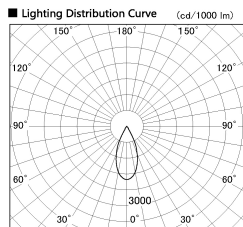

Item no. DD136-2640MB9035-R

Series Name: Cledy versa R-G
(DD136-AG-R)

Installation	Recessed mount
Type	Extra high-efficiency adjustable downlight : Antiglare
Fixture wattage	23W
Beam angle	42 deg
Color Temp.	3500K
CRI	Ra>90
Luminous	2417 lm
Body	Die-cast aluminum alloy
Body finish	N/A
Trim finish	Black
Reflector finish	Mirror
IP Rate	IP20
Light source	COB module
Input Voltage	AC220~240V
Dimming Type	Non-Dimmable
Certificate	CE, CCC
Cut Hole	150mm