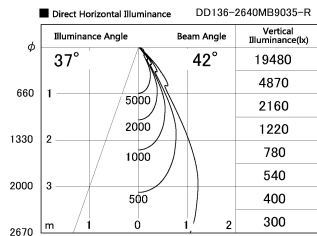

Item no. DD136-2640MB9035-R

Series Name: Cledy versa R-G
(DD136-AG-R)

Installation	Recessed mount
Type	Extra high-efficiency adjustable downlight : Antiglare
Fixture wattage	23W
Beam angle	42 deg
Color Temp.	3500K
CRI	Ra>90
Luminous	2417 lm
Body	Die-cast aluminum alloy
Body finish	N/A
Trim finish	Black
Reflector finish	Mirror
IP Rate	IP20
Light source	COB module
Input Voltage	AC220~240V
Dimming Type	Non-Dimmable
Certificate	CE, CCC
Cut Hole	150mm